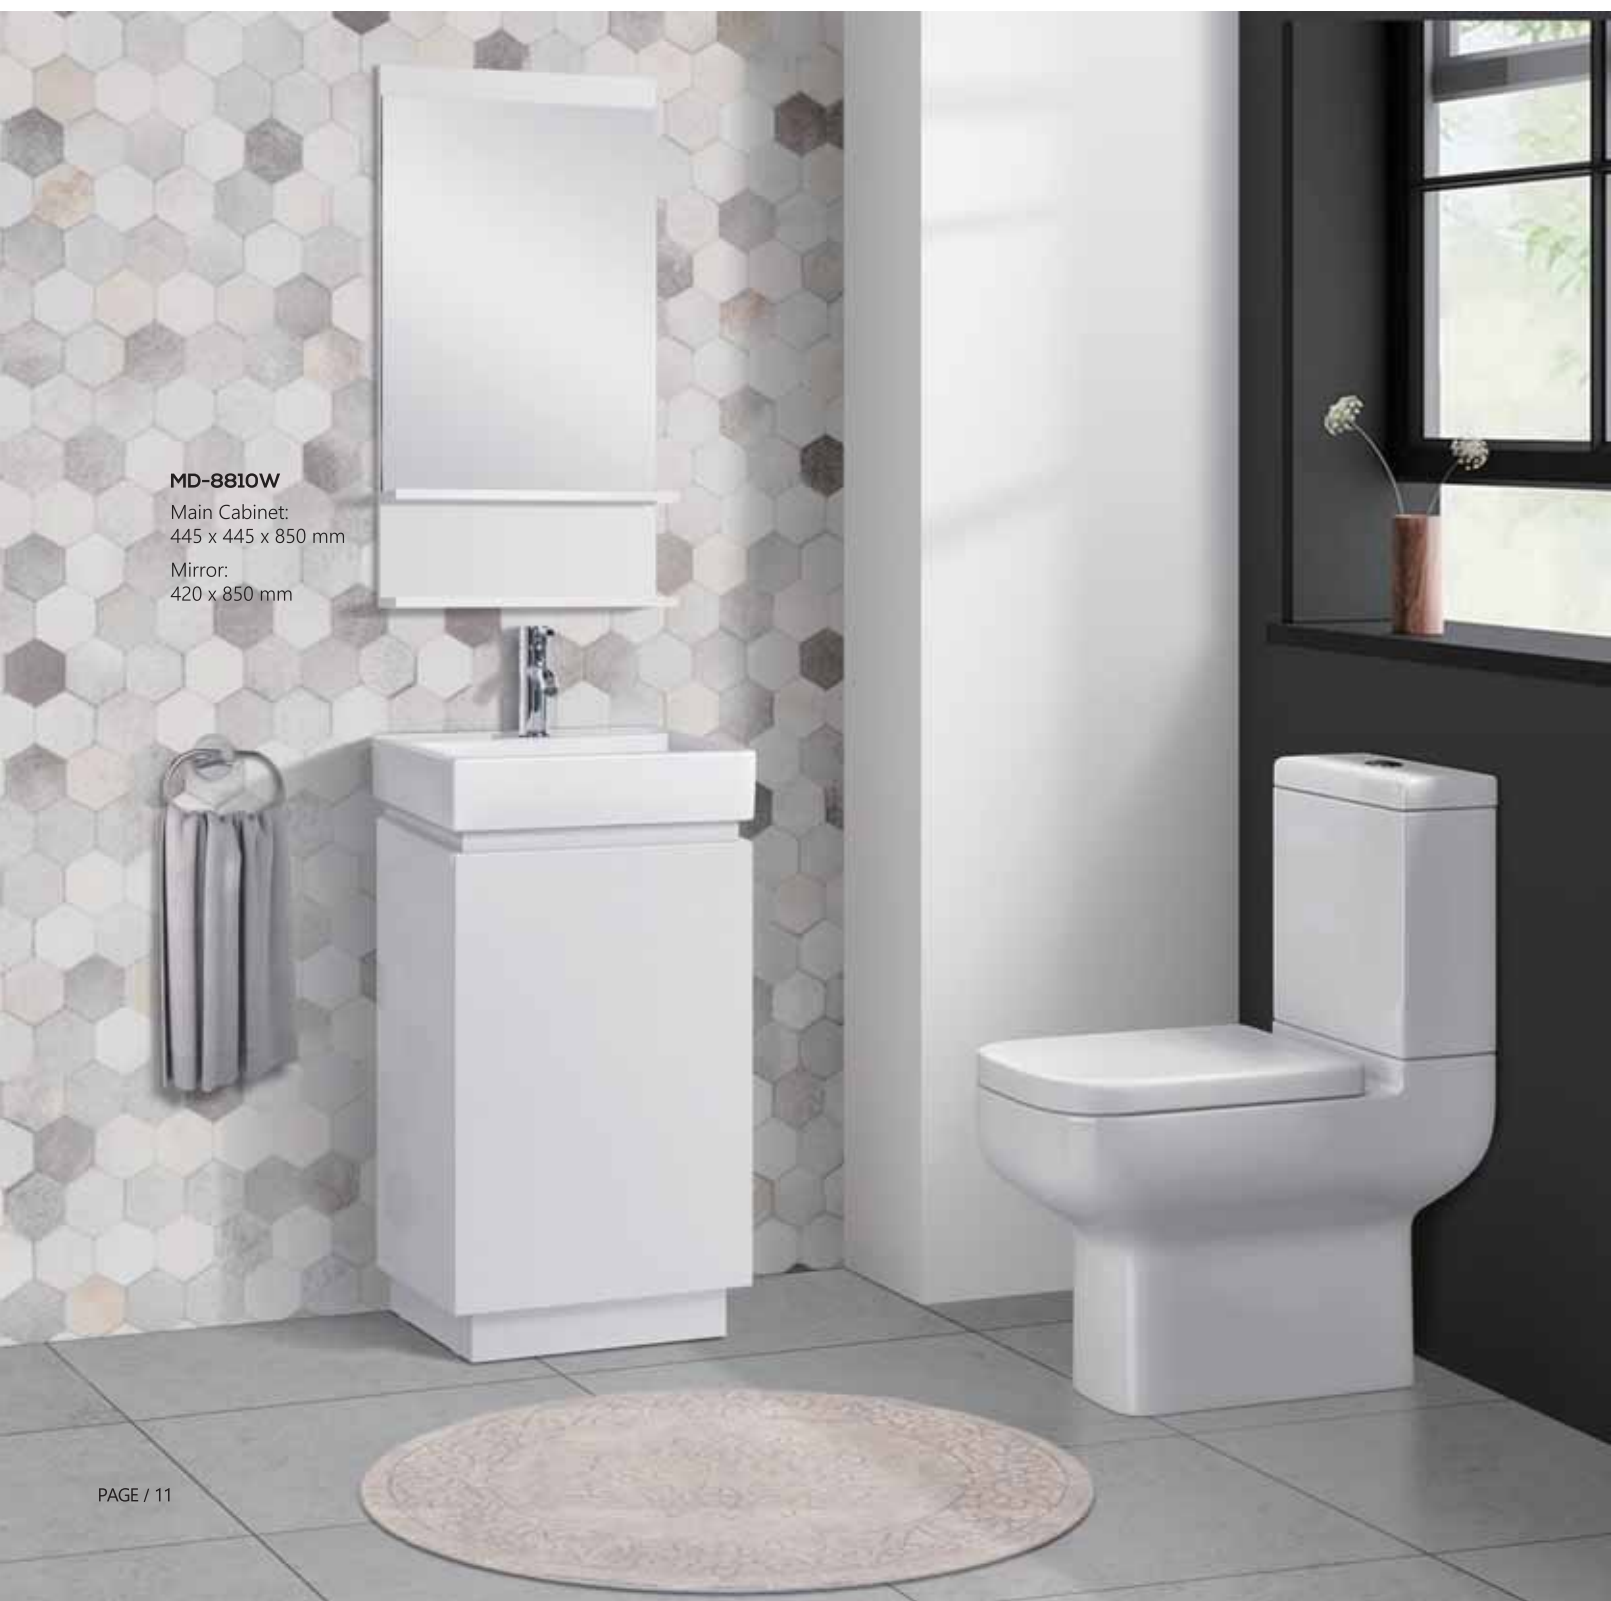

MD88 Series /

SPECIFICATION:

Material: MDF
High-gloss finish
DTC soft close hinge for doors
Mirror with shelf
Ceramic wash basin with overflow hole

OPTIONAL:

Faucet&drain&syphon

MD-8810W
Main Cabinet:
445 x 445 x 850 mm
Mirror:
420 x 850 mm